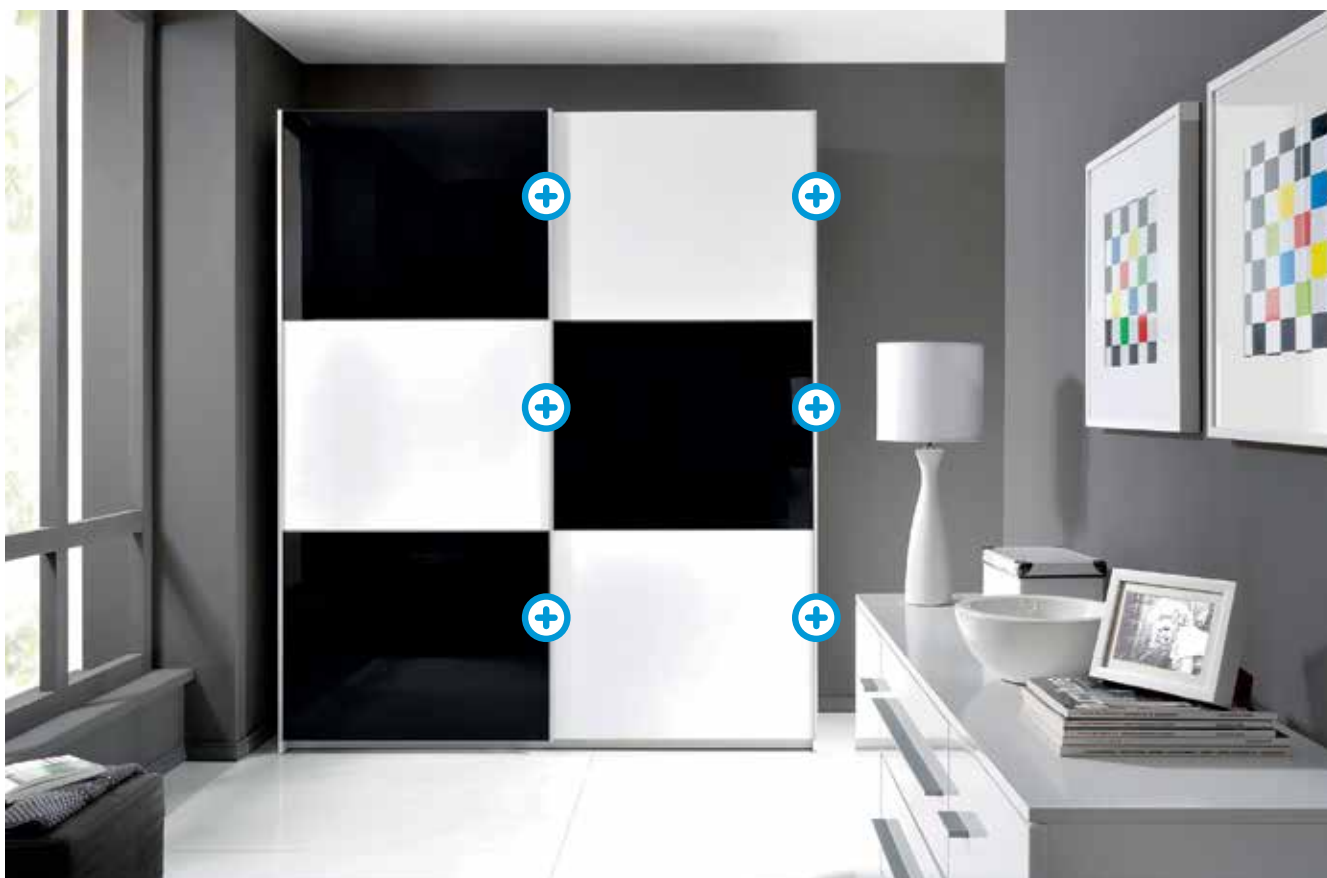

Set of 3 shelves
as an option

Set of 3 drawers
as an option

17 colours of panels

Choose the colours of your wardrobe, freely combining the available colours.

High-gloss varnished veneer:

In order to have a more original wardrobe you can choose the colour of each panel separately.

Wardrobes full of possibilities

Storage space for clothes is a must in every home. Your wardrobe should be spacious, ergonomic and beautiful, as well. It will hold clothes, jewellery, shoes and other trinkets. It is a real treasure in a well-organized home.

Examples of possible configurations

width **153** cm

width **183** cm

width **220** cm

wardrobe system

F19

F19 wardrobes are perfect for storage of your clothes. You have three dimensions of bodies, various colours, mirror fronts, as well as optional equipment available.