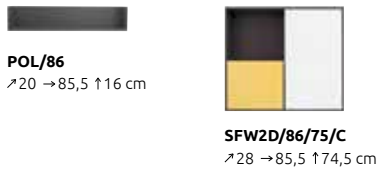

Graphic ^{new}