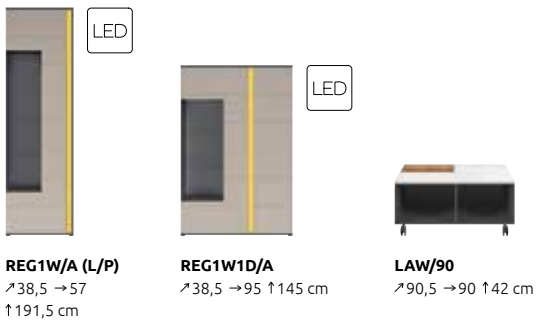

Graphic ^{new}