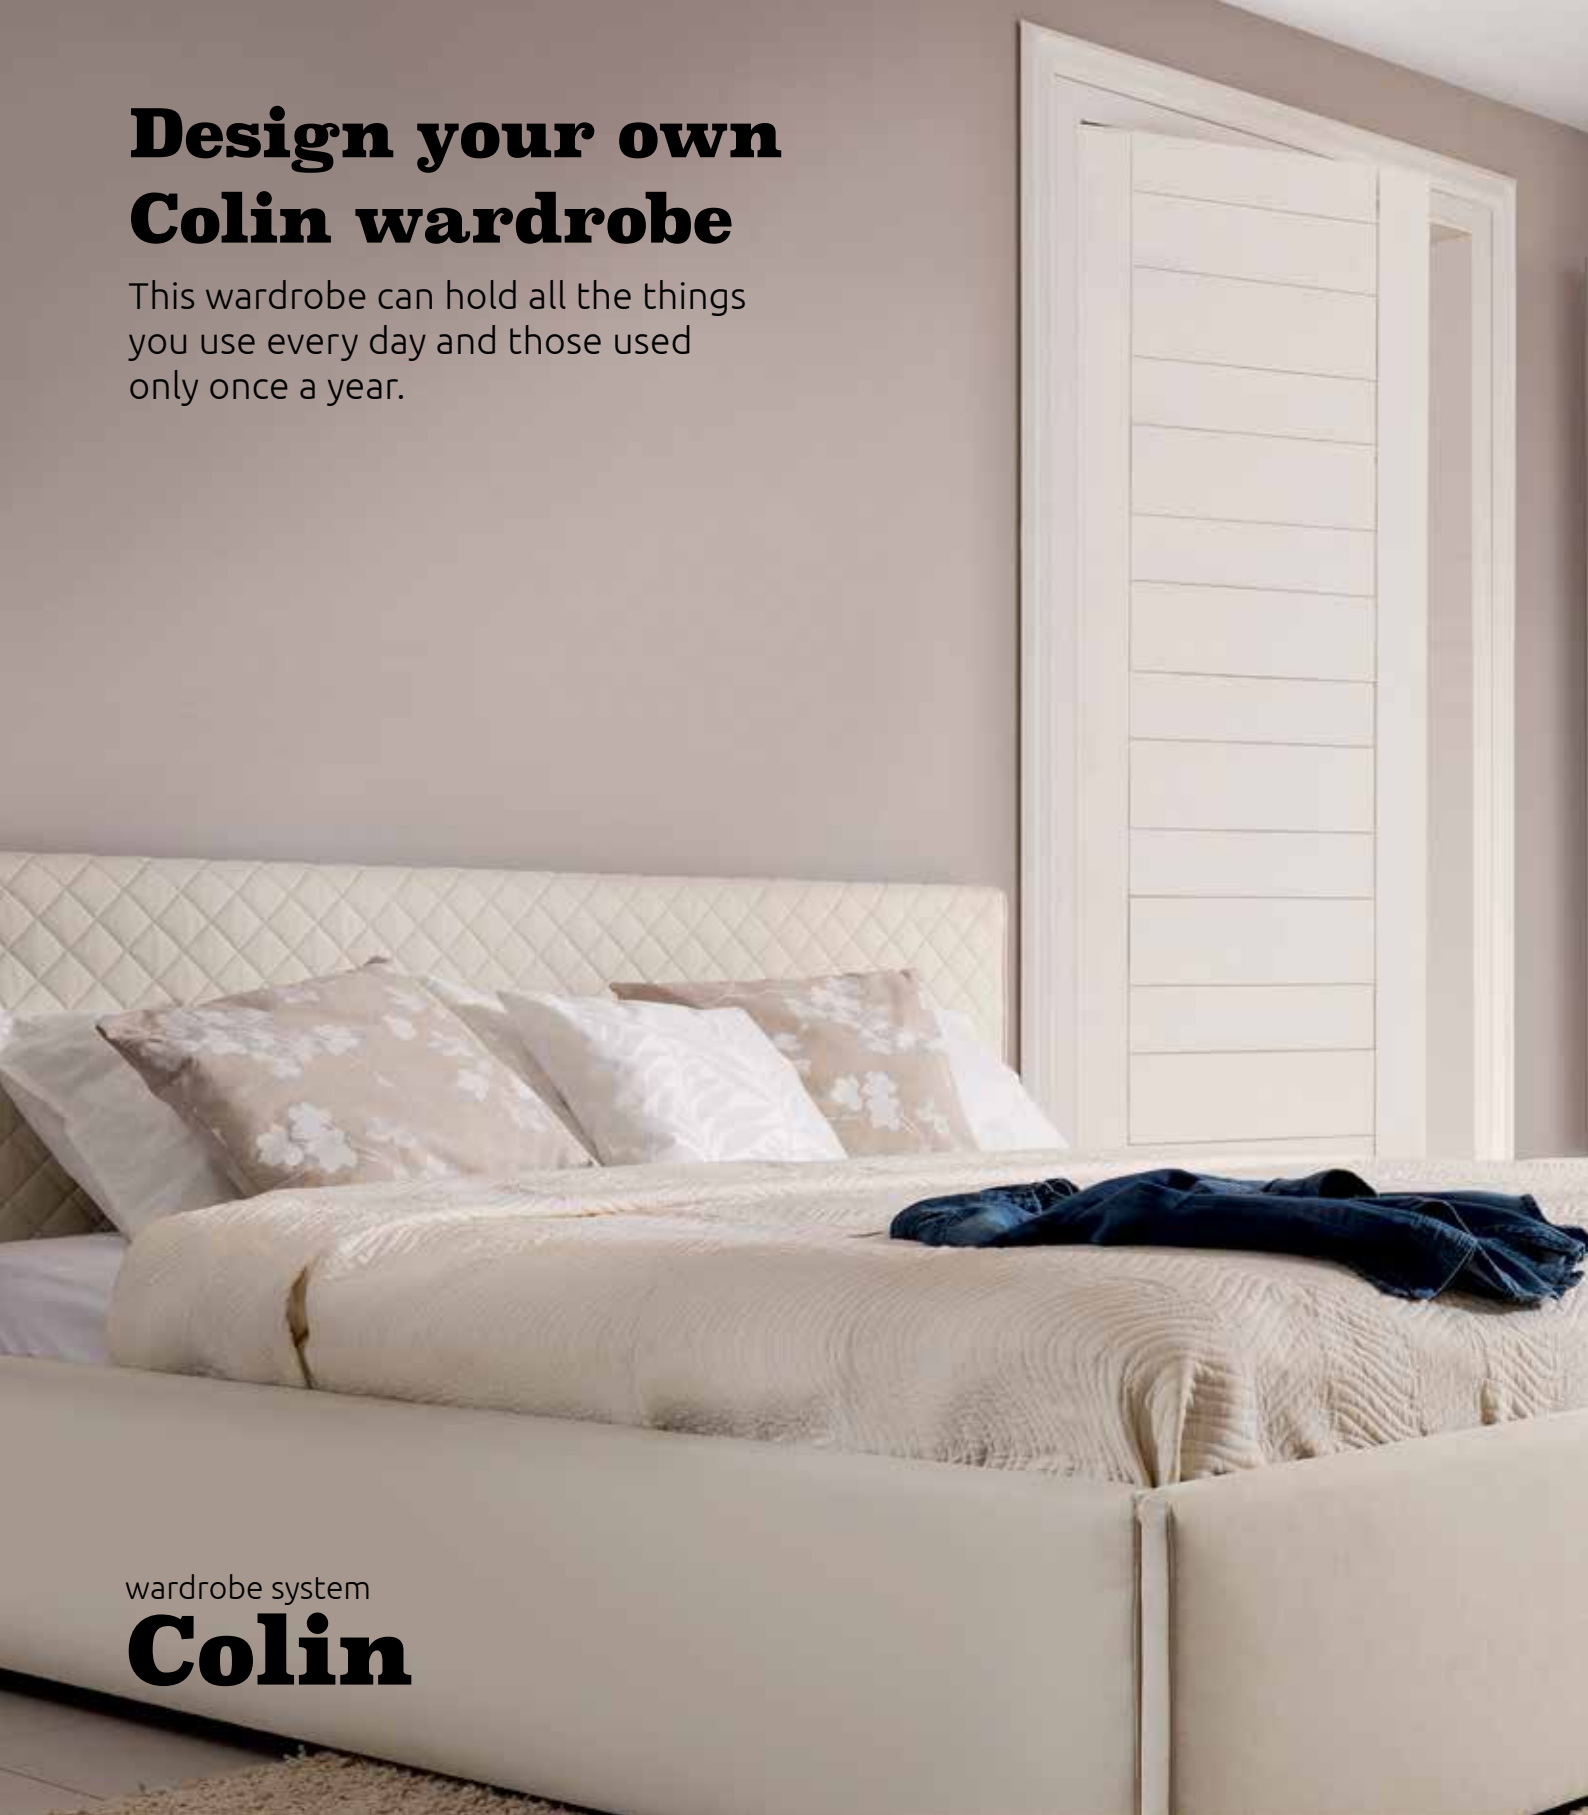

Design your own **Colin wardrobe**

This wardrobe can hold all the things you use every day and those used only once a year.

wardrobe system

Colin