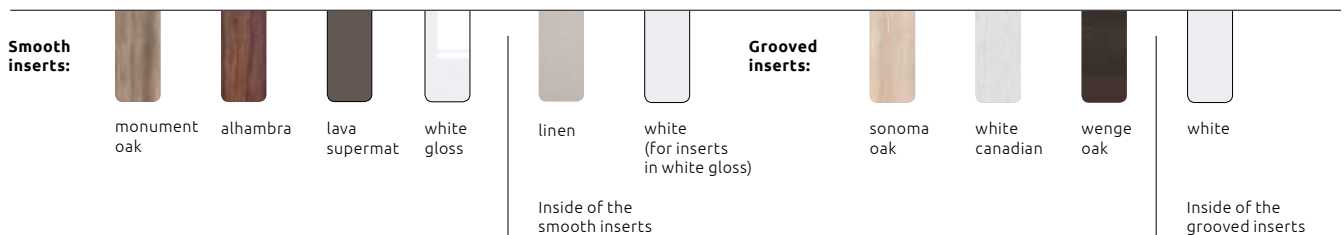

7 types of insert