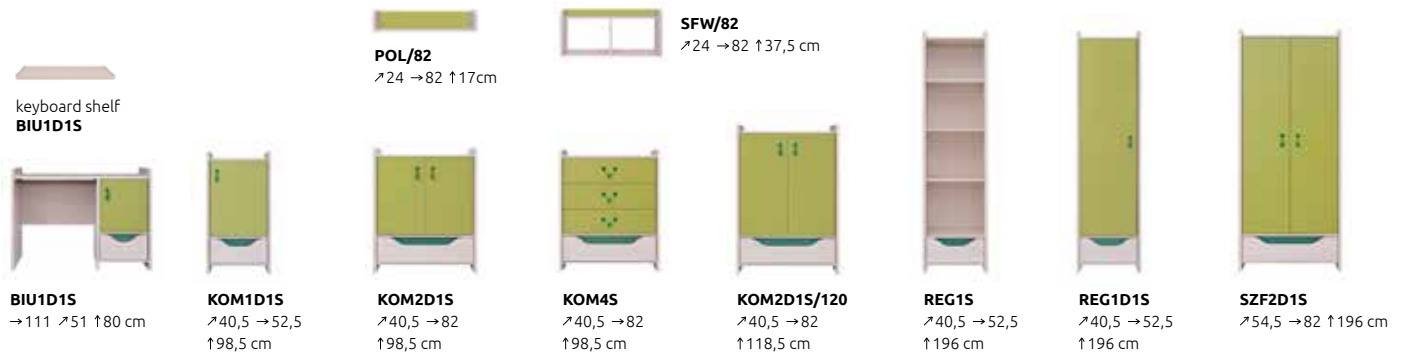

all
components
of the system

Hihot

belluno light
oak/pink

belluno light
oak/green