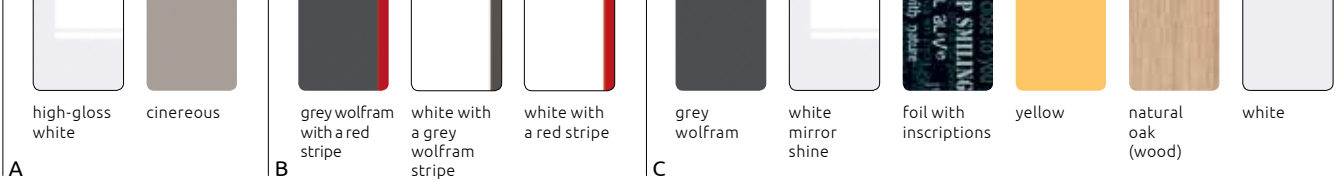

grey wolfram/white

body

strips

come in 4 colours (two reversible)

Graphic ^{new}

Use the colours to stand

Emphasize the character of the interior with the original play of colours. Fashionable graphite and juicy yellow accents is always a perfect duo. If you want, you can add graphic stickers to the furniture. You decide.