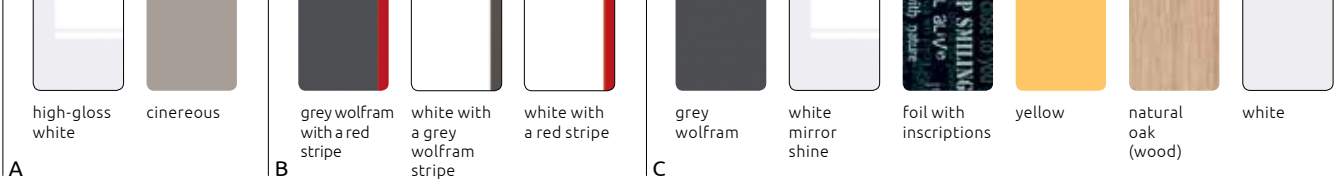

grey
wolfram

yellow/foil with inscriptions

grey wolfram/white

body

strips come in 4 colours (two reversible)

new
Graphic

all components of the system **page 274**
Graphic

white
 bílá белый
 fehér bijeli
 alb biely