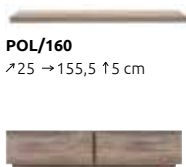

POL/160

↗25 →155,5 ↑5 cm

RTV2S

↗52,5 →155,5 ↑36,5 cm