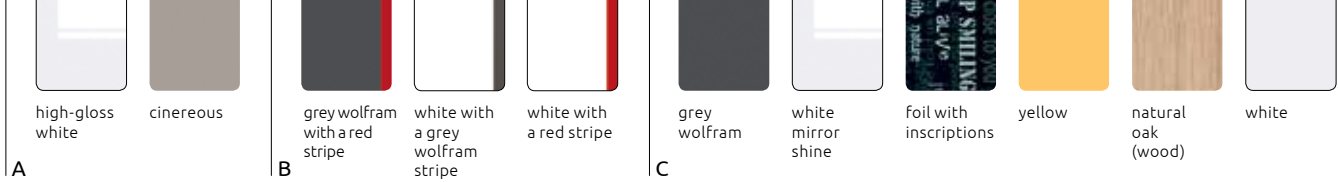

all components of the system

Graphic ^{new}

Front versions:

A MDF, PVC film

- high-gloss white
- light grey

B complete line

- grey wolfram with a red stripe
- white with a grey wolfram stripe
- white with a red stripe

C finish foil, laminate

- grey wolfram
- white mirror gloss
- film with inscriptions
- yellow
- natural oak (wood) *
- white

* Available in LAW/90 case only