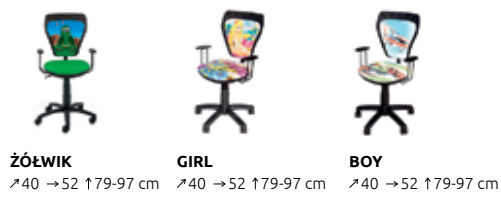

all
components
of the system

Hihot

belluno light
oak/pink

belluno light
oak/green