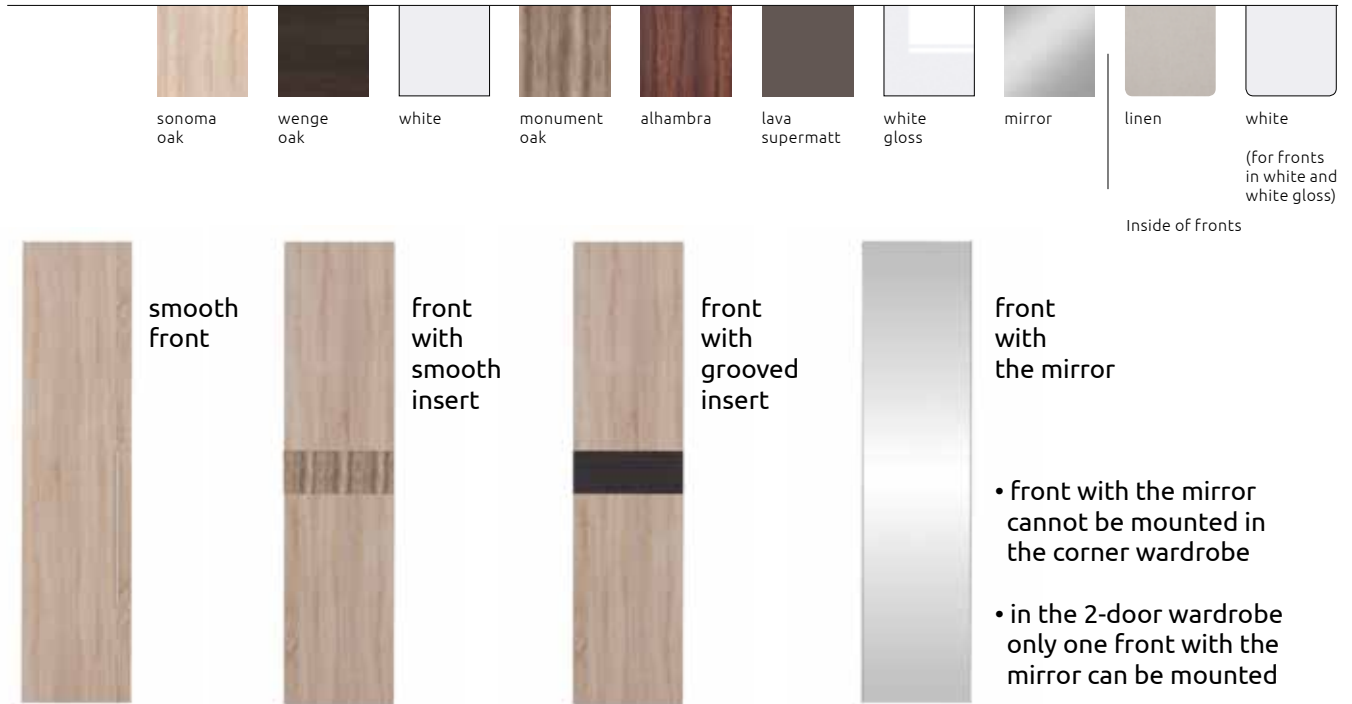

4 types of fronts