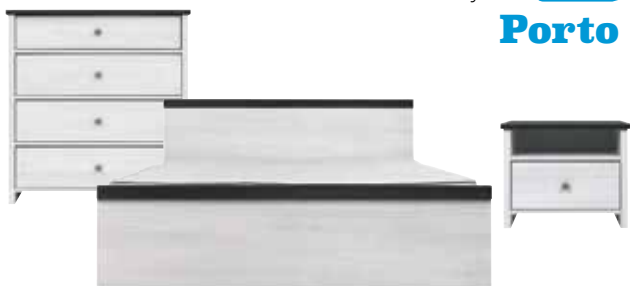

all components of the system **page 267**
Porto